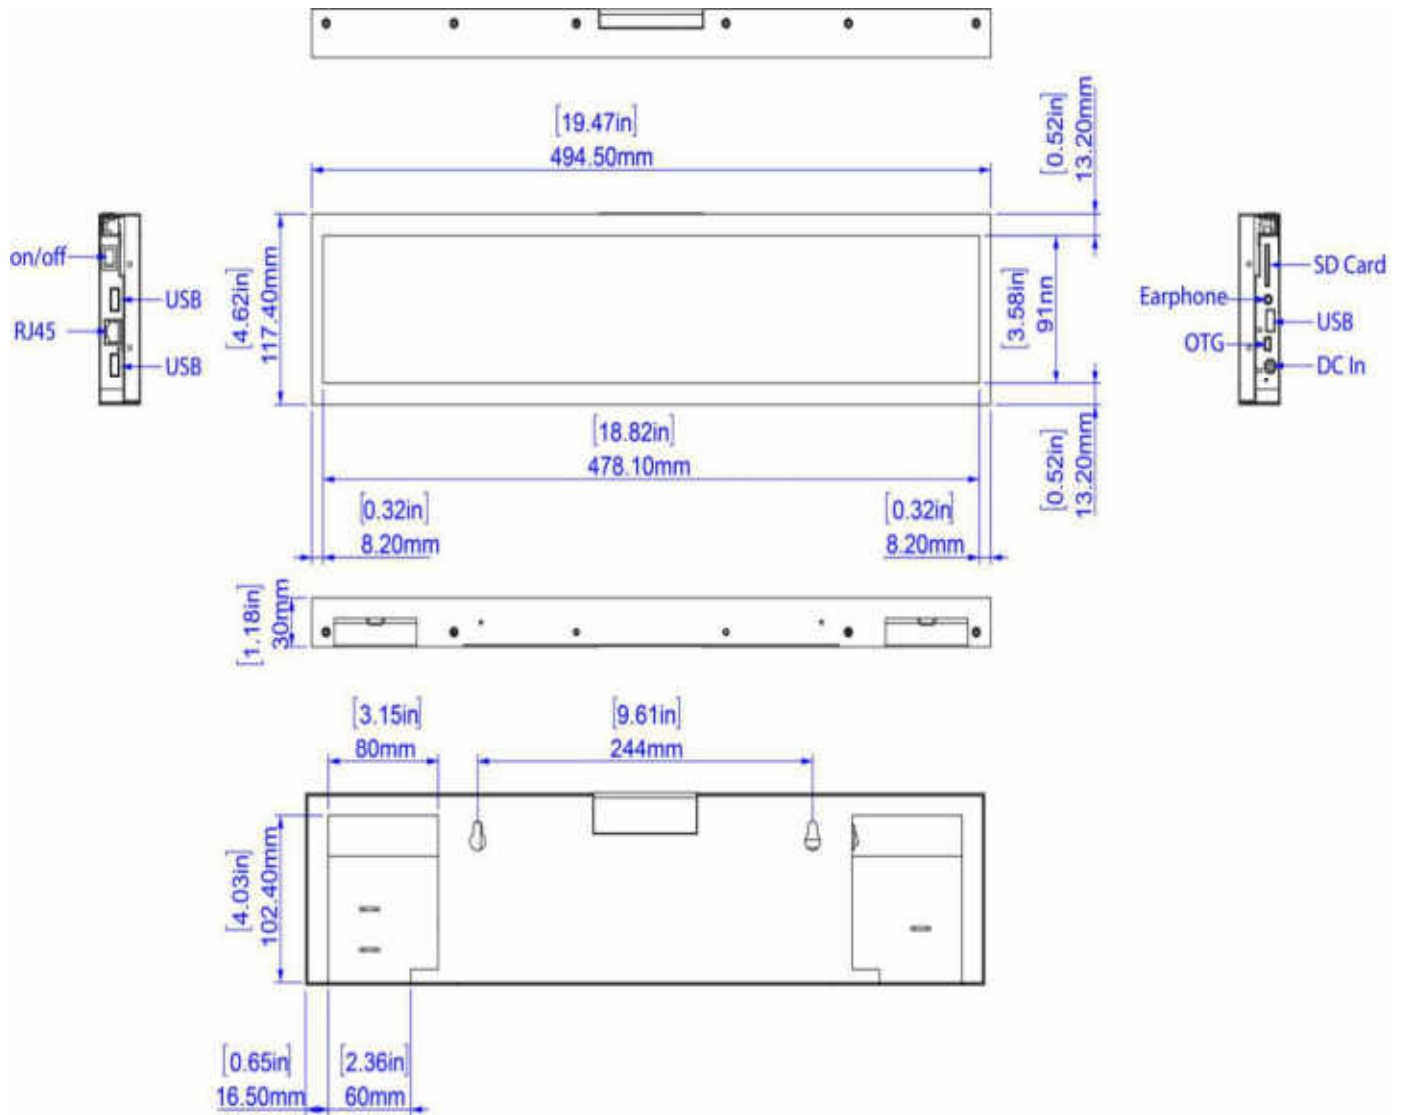

LINE DIAGRAM

For more details please visit us at www.capitalsignage.com | or Call us at +91-90077 73730 | +91-97761 98155 |
Corporate Office: 10 & 11/B Chowringhee Terrace, (Gokhale Road), Kolkata – 700020
Software Division: Room 606, Martin Burn Building, Sector –V, Salt Lake, Kolkata - 700091
Factory Division: G1-10/ New, Beledanga Road, Mahestala, Kolkata - 700141