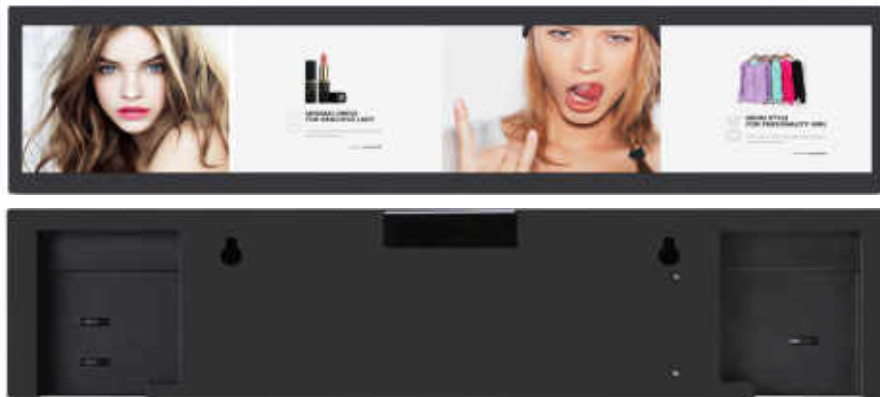

## BAR TYPE 19" SCREEN ANDROID TABLET

<b>System</b>	CPU	Quad- core cortex – A17, RK3288	<b>CI-WB1902A</b>
	RAM	2GB	
	Internal memory	16GB	
	Operation system	Android 8.1	
<b>Display</b>	Panel	19" IPS	
	Resolution	1920*360	
	Viewing Angle	89°/89°/89°/89°	
	Contrast Ratio	1200:1	
	Luminance	250cd/m <sup>2</sup>	
	Aspect Ratio	16:3	
<b>Network</b>	WiFi	802.11 b/g/n	
	Ethernet	100M/1000M (RJ45)	
	Bluetooth	4.0	
<b>Interface</b>	Audio Output	3.5 mm	
	USB	Mini USB OTG, USB 2.0x3, SD/ MMC Card	
	Input Voltage	12V / 3A	
	HDMI	Out	
	Power Input	DC In	
<b>Media</b>	Video Format	MPEG1/MPEG2/MPEG4/DIVX/ASP/WMV/A VI	
	Audio Format	WAVE/MP3/WMA/AAC	
	Photo	JPEG/BMP/TIFF/PNG/GIF	
<b>Other</b>	Speaker	Optional	
	Cabinet Material	Metal case SPCC	
	Exterior Color	Black	
	Language	Multi-language	
	Working Temp	0°C~50°C (24W Power Consumption)	
	Weight	1.92 kg	
<b>Accessories</b>	User manual	Yes	
	Power Adapter	Adapter,12V,3A	